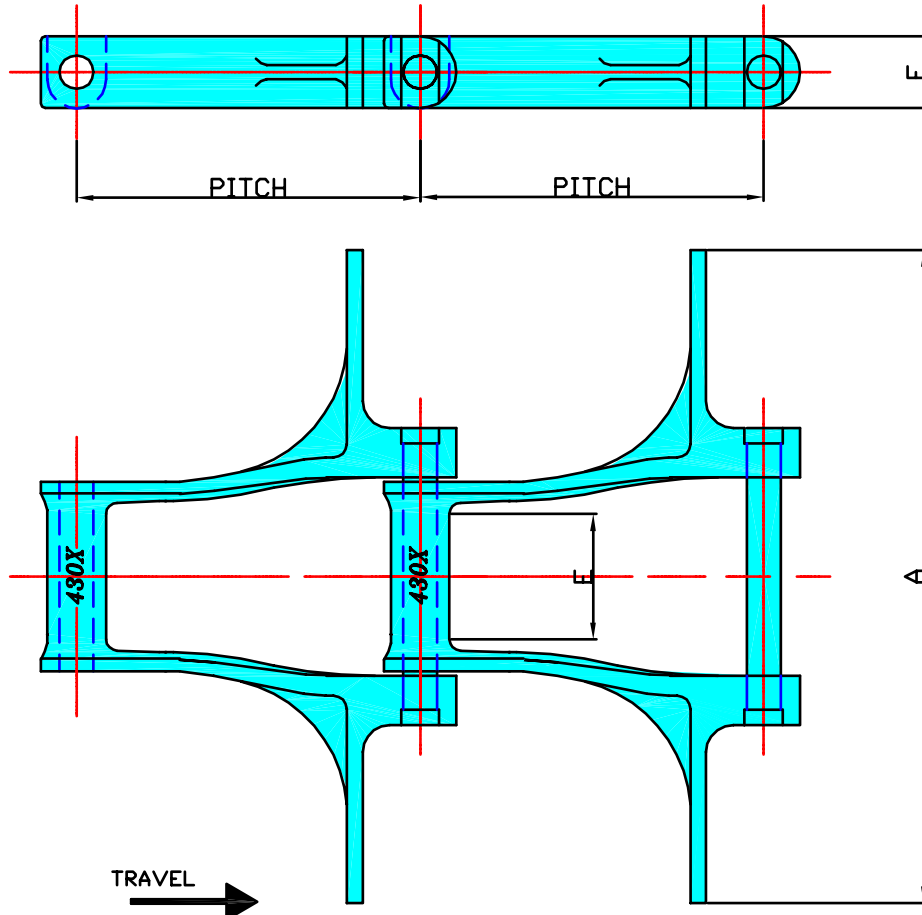

DRAG LINK CHAINS

BRITISH AND AMERICAN PATTERN

430X STYLE

CHAIN N°	PITCH		A		E		F		N° OF LINKS IN 10ft	ULTIMATE STRENGTH		WEIGHT	
	in	mm	in	mm	in	mm	in	mm		lb	kg	lb/ft	kg/m
430X	6.00	152	9½	241	2¼	57	1¼	32	20	25000	11380	7.0	10.43

430X is also available with a 11½ flight