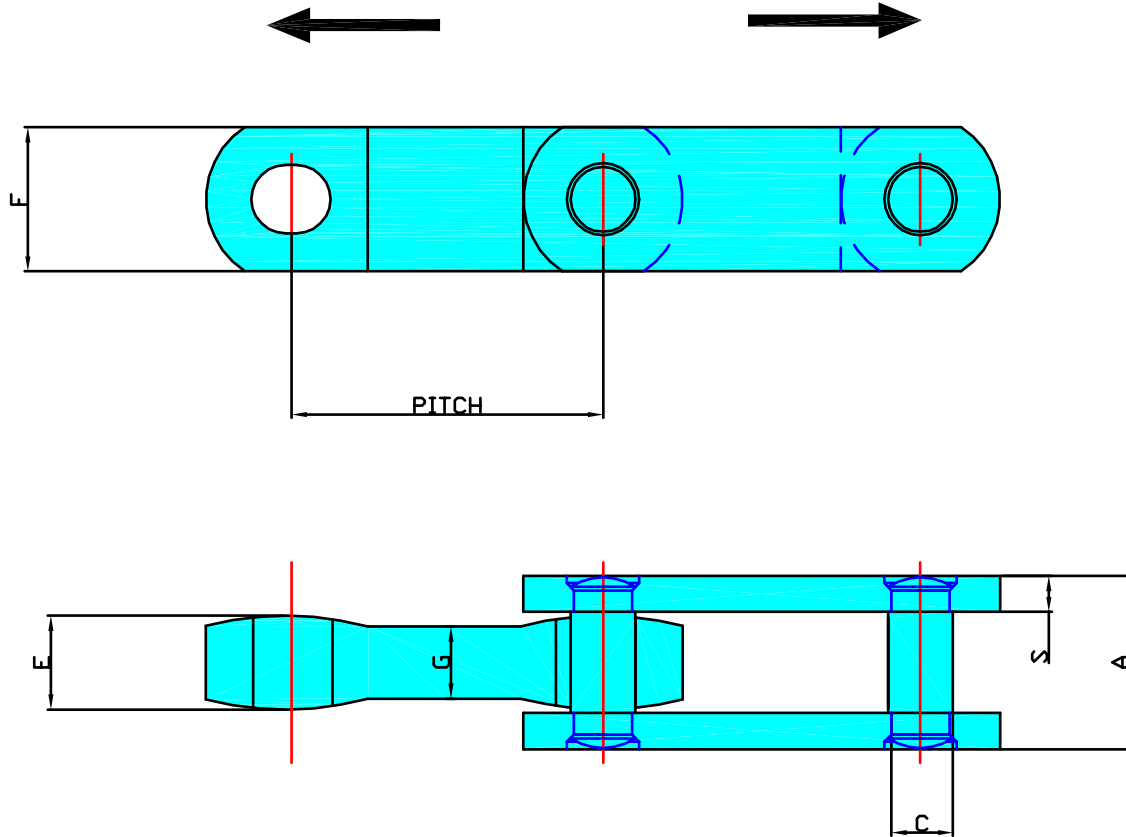

COMBINATION CHAINS

K3500
STEEL AND CAST

TRAVEL EITHER DIRECTION

CHAIN N°	PITCH		A		C		E		F		G		S	
	in	mm	in	mm	in	mm	in	mm	in	mm	in	mm	in	mm
K3500	2 ³ / ₄	70	1/2	38	9/16	14	1 ³ / ₁₆	21	1 ¹ / ₄	32	5/8	16	1 ⁵ / ₁₆	8